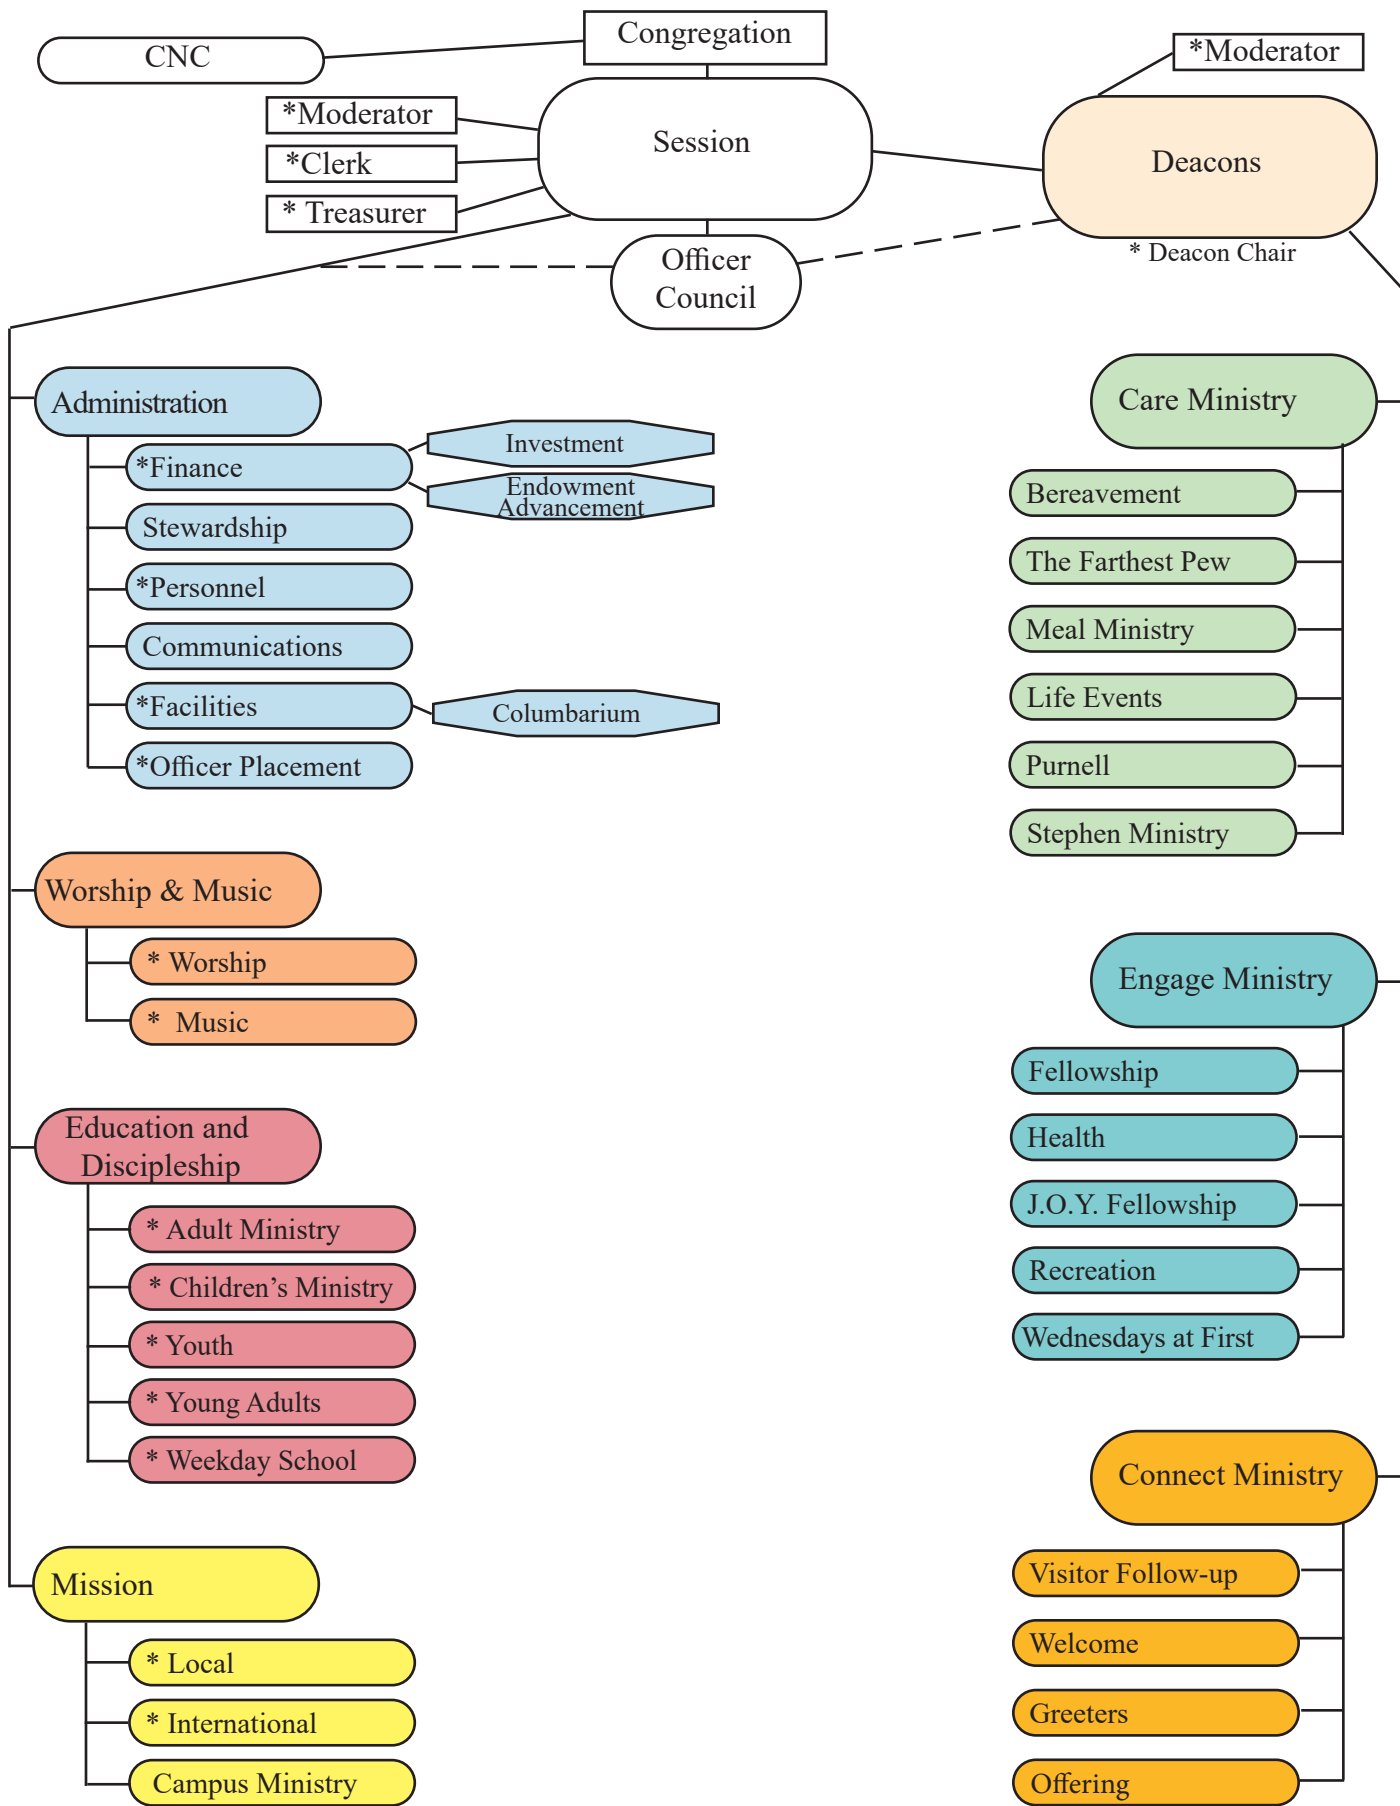

First Presbyterian Church Organization Chart

** Indicates Representatives to Officer Council*